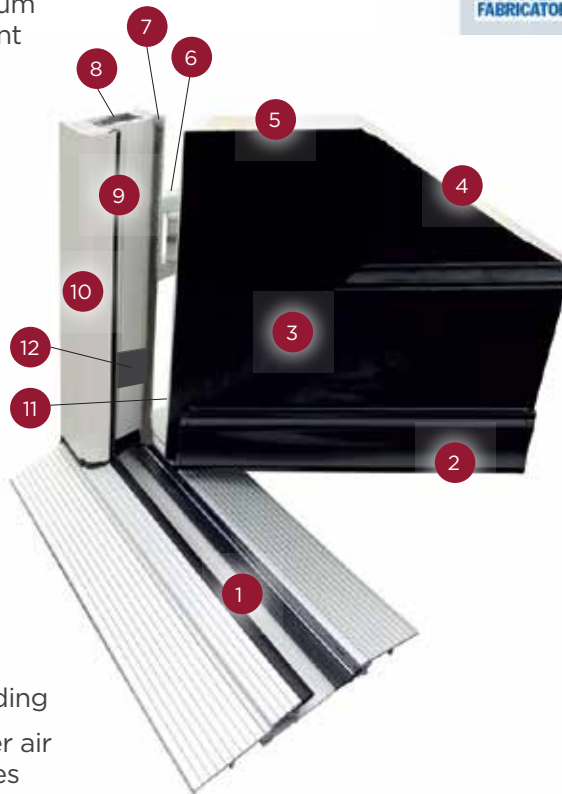

“VEKA is the most specified profile in the world”

Composite Door Features

- 1 Stormguard low level aluminium thresh with optional Document 'M' wheelchair ramps
- 2 Authentic timber looking PVC weather-bar
- 3 GRP compression moulded skins
- 4 **Polyurethane thermally insulated core. The thermal performance of this product is far superior to timber**
- 5 Engineered timber frame
- 6 Adjustable hinge
- 7 Wool-pile weather seal
- 8 Galvanised Steel reinforcing
- 9 Black low line gasket
- 10 Choice of Sculptured or Chamfered outer-frame
- 11 2mm PVC Grained edge-banding
- 12 Foam bung reduces perimeter air circulation from drainage holes