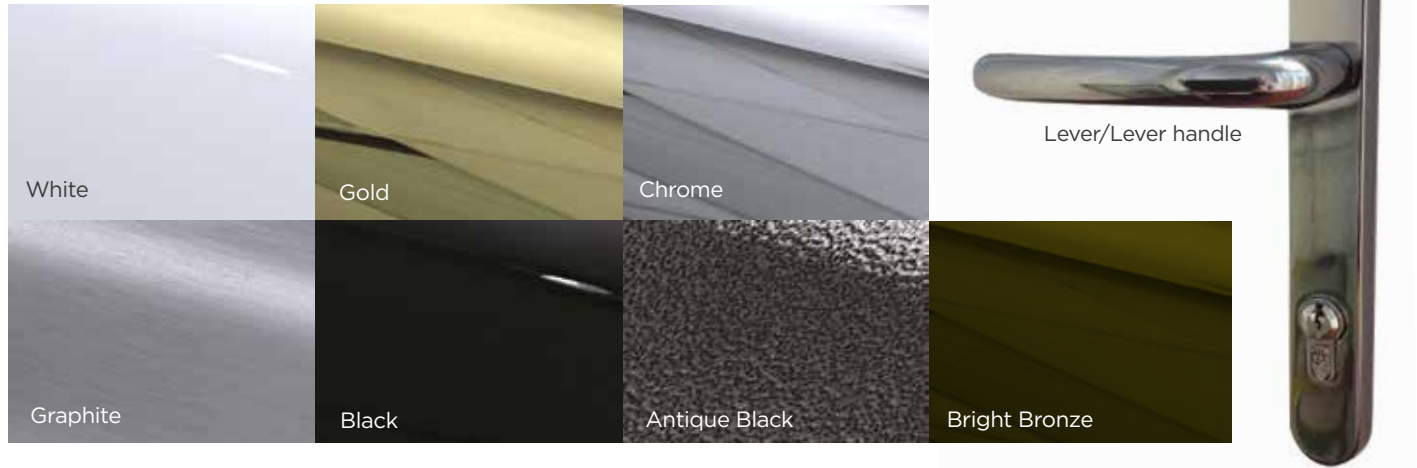

An eye for detail...

To keep up with marketplace demands, we have specially sourced a wide range of durable hardware in a good selection of colours and finishes, guaranteed to add those individual finishing touches. These have all been designed to withstand the rigours of the British weather and will still look good in years to come.

THE CLASSIC RANGE

KNOCKERS