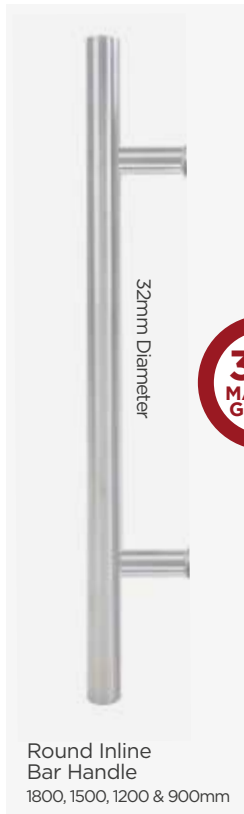

Please note all bar handles are fitted back to back and used in conjunction with a key-wind lock.

Square Edge
Inline Bar Handle
1500 & 900mm

Round Offset
Bar Handle
1800 & 1200mm

Round Inline
Bar Handle
1800, 1500, 1200 & 900mm

Bow Handle
558mm

Escutcheon

Ingot Knocker

Pull Knob

Lever/
Lever
Handle

Letterplate

THE PEWTER RANGE

Heritage Handle