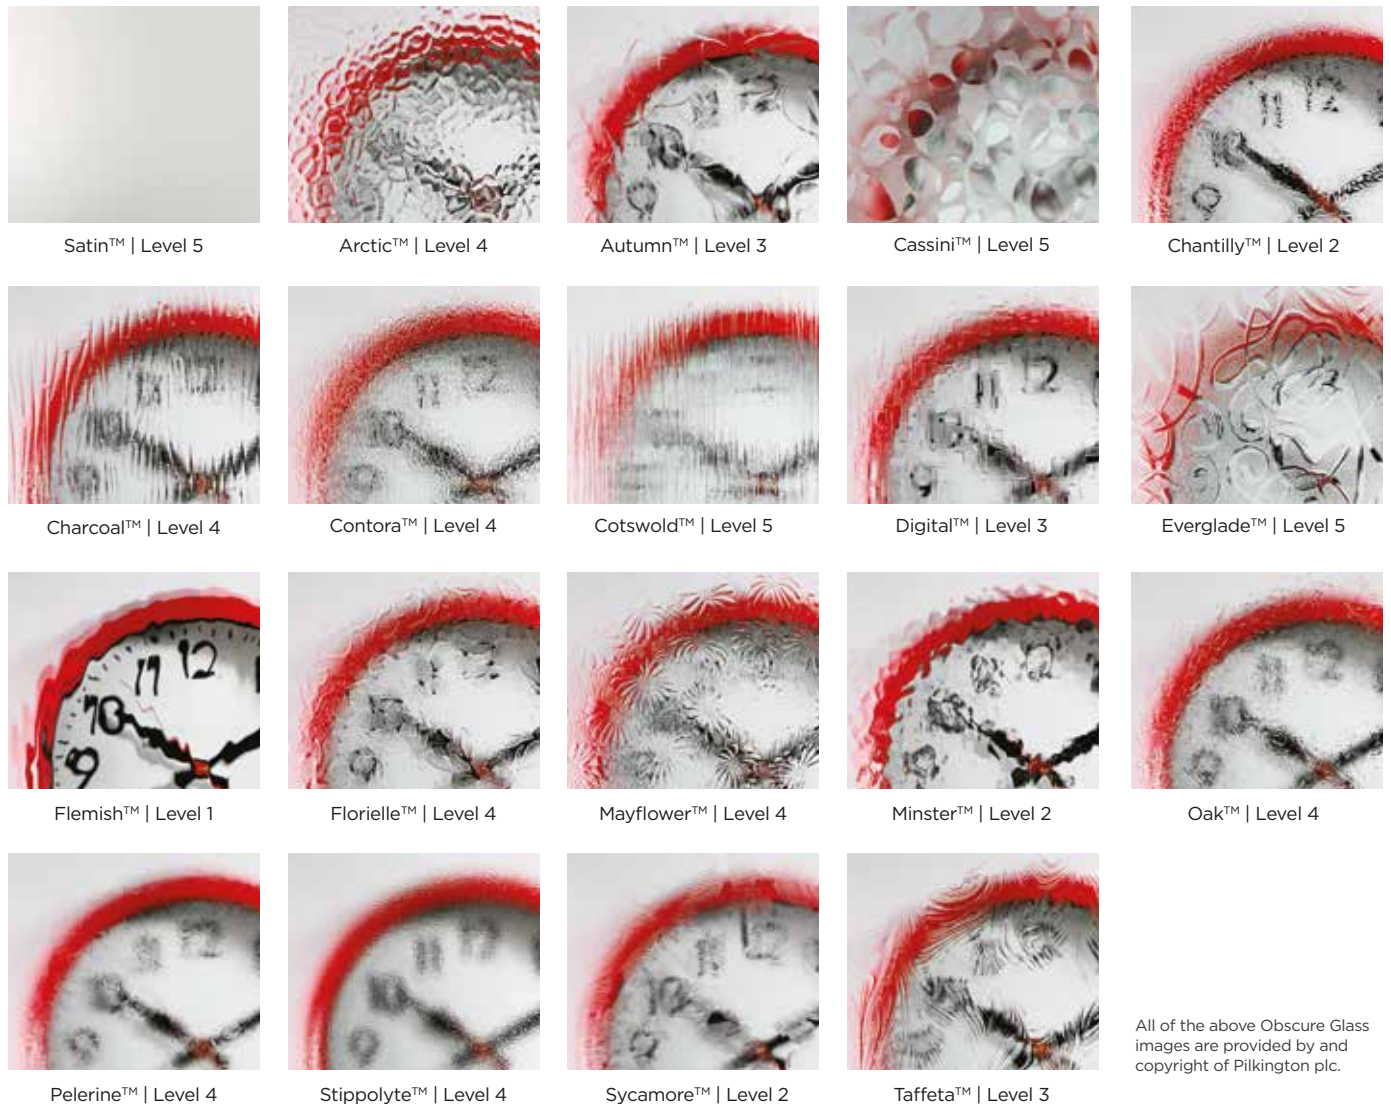

Abstract ●	Bullseye	Crescent	Davenport	Deco	Diamond Cut ●	Dorchester ●	Eclipse ●	Edge	Elegance ●	Finesse	Flair	Grace ●	Kensington	Linear	Matrix	Modena ●	Murano	Plain Obscure	Prairie ●	Reflections ●	Simplicity	Sphere	Trio Cameo ●	Trio Diamond ●	Venetian Blind	Zinc Art Star ●
Ayton	✓					✓				✓				✓	✓			✓	✓		✓					✓	
Brompton				✓										✓				✓	✓		✓						✓
Filey	✓			✓			✓		✓	✓								✓	✓		✓						✓
Flixton			✓	✓		✓					✓			✓			✓	✓	✓	✓	✓	✓		✓			✓
Ganton	✓					✓				✓				✓			✓	✓	✓								
Hackness	✓			✓			✓		✓	✓				✓			✓	✓	✓		✓						✓
Irton	✓			✓			✓		✓					✓			✓	✓	✓								✓
Malton							✓							✓				✓									
Muston	✓			✓	✓			✓				✓			✓		✓	✓	✓	✓	✓		✓	✓	✓		✓
Newby 1 & 3	✓			✓			✓		✓	✓							✓	✓	✓	✓	✓						✓
Newland 1 & 3	✓	✓					✓				✓							✓				✓					
Octon			✓	✓		✓				✓				✓			✓	✓	✓	✓	✓	✓		✓			✓
Rudston			✓	✓		✓				✓				✓			✓	✓	✓	✓	✓	✓		✓			✓
Sawdon					✓				✓					✓	✓	✓		✓	✓	✓	✓	✓		✓			✓
Scalby	✓			✓	✓		✓	✓	✓			✓	✓	✓	✓		✓	✓	✓	✓	✓	✓		✓	✓	✓	✓
Seamer	✓			✓	✓		✓		✓			✓		✓			✓	✓	✓	✓	✓	✓		✓	✓	✓	✓
Staxton 2			✓	✓		✓				✓				✓			✓	✓	✓	✓	✓	✓		✓			✓
Staxton 4				✓										✓			✓	✓	✓	✓	✓	✓					✓
Willerby	✓			✓	✓		✓	✓	✓			✓	✓	✓	✓	✓	✓	✓	✓	✓	✓	✓		✓	✓	✓	✓

✓ Available in Laminate
✓ Laminate as Standard
● Triple Glazed

All of our doors are available with plain obscure glass.

Five levels of privacy on our Pilkington Textured Glass are available, graded from 1 (least obscure) to 5 (most obscure)

All of the above Obscure Glass images are provided by and copyright of Pilkington plc.