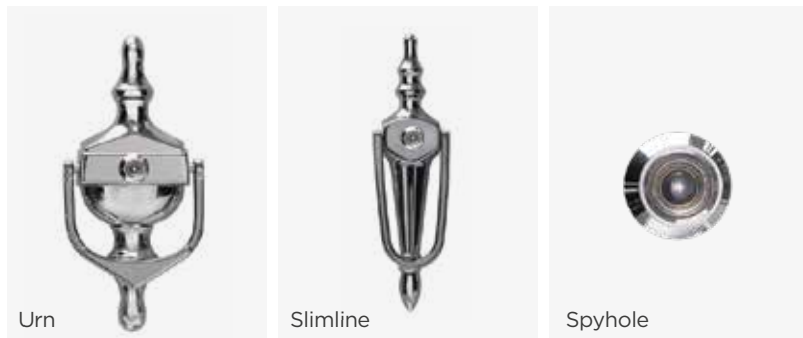

An eye for detail...

To keep up with marketplace demands, we have specially sourced a wide range of durable hardware in a good selection of colours and finishes, guaranteed to add those individual finishing touches. These have all been designed to withstand the rigours of the British weather and will still look good in years to come.

THE CLASSIC RANGE

KNOCKERS

SPYHOLES

LETTERPLATE

PULLS

ALL FURNITURE FEATURED BELOW IS USED IN CONJUNCTION WITH OUR KEY-WIND LOCK

NB: A 'Pull Knob' is usually used with a 'key wind door' and will be fitted to the outside of the door. Ask your installer for details. A key-wind door will be supplied with a thumbturn cylinder.